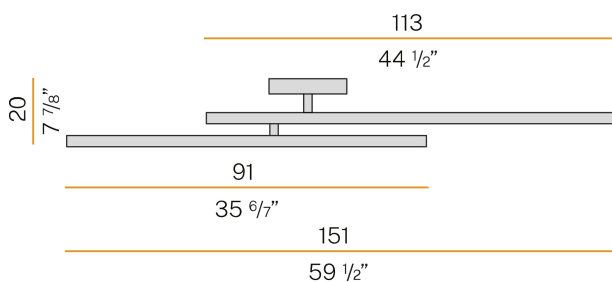

PANZERI

Carmen

220-240V AC ON-OFF

P06401.002.0401

● white

Data sheet

CODE	P06401.002.0401
SYSTEM POWER CONSUMPTION	28,5W
EFFICACY	89.96lm/W
LIGHT SOURCE	LED
LIGHT SOURCE LIFETIME	L80 (B20) 80.000h
COLOUR TEMPERATURE	3000K Ra>90
LIGHT DISTRIBUTION	diffused
POWER SUPPLY	220-240V AC
FREQUENCY	50/60Hz
ELECTRICAL CONFIGURATION	ON-OFF
DRIVER	integrated included
NOMINAL LUMINOUS FLUX	3420lm
LUMEN OUTPUT	2519lm
EFFICIENCY	73.7%
WEIGHT	4,08 Kg
PROTECTION DEGREE	IP20
COLOUR TOLLERANCES	SDCM 3
GLOW WIRE TEST PERFORMANCE	850°
PACKING DIMENSIONS	18,0 x 140,0 x 31,0 cm

Technical drawing

Application

Polar diagram